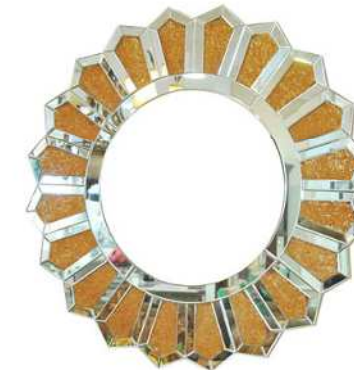

PRODUCT CODE: STAL-086010X-F
DESCRIPTION: MIRROR
MODEL NO: GD-8289
DIMENSION: DIA. 100 H CM.
CLASSIFICATION : TRANSITIONAL

PRODUCT CODE: STAL-086018X-F
DESCRIPTION: MIRROR
MODEL NO: GD-8428
DIMENSION: DIA. 100 X 100 H CM.
CLASSIFICATION : TRANSITIONAL