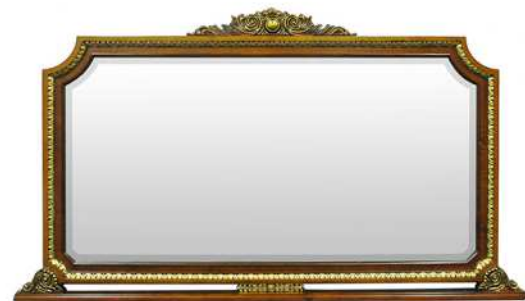

Mirror COLLECTION

PRODUCT CODE: ANA -084480X-F
DESCRIPTION: MIRROR FRAME
MODEL NO: LP-E0119A-LACD-M
DIMENSION: 102 X 6.5 X 107 H CM
CLASSIFICATION : CLASSIC

PRODUCT CODE: ANA -084513X-F
DESCRIPTION: MIRROR FRAME
MODEL NO: LP-0401-LAGO-MQ-186
DIMENSION: 86 X 4 X 131 H CM
CLASSIFICATION : CLASSIC

PRODUCT CODE: DAFU-060955X-F
DESCRIPTION: MIRROR
MODEL NO: 3001
DIMENSION: 100 X 119 H CM.
CLASSIFICATION : CLASSIC

PRODUCT CODE: DAFU-060976X-F
DESCRIPTION: SIDEBOARD MIRROR
MODEL NO: 2008
DIMENSION: 191 X 7.5 X 111.5 H CM
FINISH COLOR: LIGHT BROWN
CLASSIFICATION : CLASSIC

PRODUCT CODE: MILL-088905X-F
DESCRIPTION: FRAMED MIRROR
MODEL NO: FA-012P-01
DIMENSION: 89.5 X 143.5 H CM.
FINISH COLOR: ANTIQUE GOLD
CLASSIFICATION : CLASSIC

PRODUCT CODE: MILL-088906X-F
DESCRIPTION: FRAMED MIRROR
MODEL NO: FA-030P=02
DIMENSION: 89 X 143.5 H CM.
FINISH COLOR: ANTIQUE SILVER
CLASSIFICATION : CLASSIC

PRODUCT CODE: MILL-088907X-F
DESCRIPTION: FRAMED MIRROR
MODEL NO: FA-037P-02
DIMENSION: 119 X 4 X 89 H CM
FINISH COLOR: ANTIQUE SILVER
CLASSIFICATION : CLASSIC

PRODUCT CODE: MILL-088908X-F
DESCRIPTION: FRAMED MIRROR
MODEL NO: FA-047P-01
DIMENSION: 74 X 4.5 X 128 H CM.
FINISH COLOR: ANT.GOLD & RED
CLASSIFICATION : CLASSIC